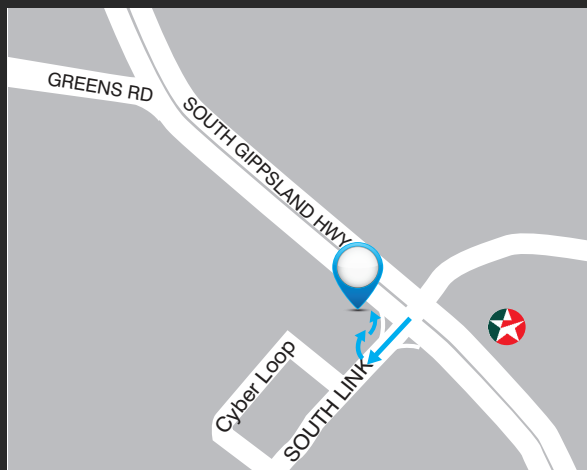

**EXTENDED TRADING HOURS - MONDAY NOVEMBER 18th, 2019 to
SATURDAY, MARCH 7th, 2020.**

Mon to Fri: 9:00am - 5:00pm
Sat: 9:00am - 4:00pm

SHOP
ONLINE

RETAIL
STORE

FLEXIBLE
EXCHANGE
OPTIONS

LAYBY
AVAILABLE
ASK IN
STORE ***

*** No new lay-bys in January, Lay-bys require a 20% deposit, Lay-bys available in-store only. Extended lay-by for 'Back to School 2020' must be placed between Mon 4th Nov and Fri 20th Dec 2020. Lay-bys must be paid for and picked-up by Fri 24th Jan 2020.

** Store trading hours are subject to change, please refer to psw.com.au for all store trading hours, holiday trading and public holiday information, or call the customer service team on (03) 9768 0333.

* School Price Lists are subject to change throughout the year.